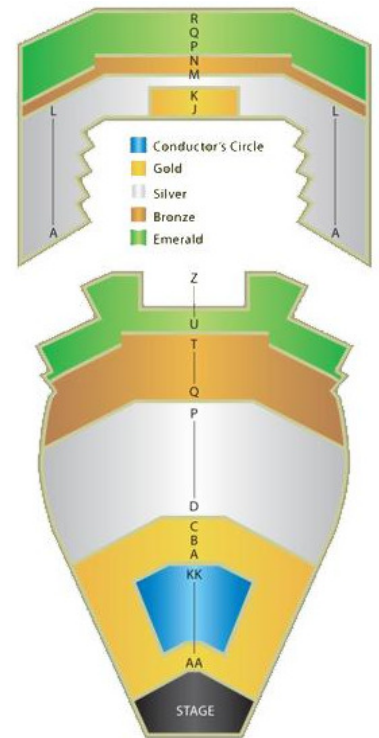

2016-2017 ORLANDO PHILHARMONIC ORCHESTRA GROUP RULES & RATES

Super Series (Classics/Pops) – Bob Carr Theater, 401 W. Livingston Street, Orlando 32801

A. Standard Group Discount for Super Series Concerts

1. 10 or more needed to qualify for Standard Group Discount
2. Approximate 10% discount in Gold, Silver and Bronze seating sections (see seating chart below)
 - a. Gold: Standard Group \$55 (regular \$62)
 - b. Silver: Standard Group \$39 (regular \$44)
 - c. Bronze: Standard Group \$29 (regular \$33)
3. Receive 1 comp ticket for every 20 tickets purchased at the Standard Group Discount (i.e. purchase 20 tickets, receive 21 tickets).
4. Seats are reserved after subscription seating is completed, based on availability.
5. Seats added after the initial order may not be with the group. It is better to reserve more seats than you think you will need – it's easier to reduce the number of seats than to add.
6. Final number and payment due 2 weeks before the concert (either one check or one credit card payment for total amount).
7. Invoices available upon request.

Bob Carr Theater

B. Large Group Discount for Super Series Concerts

1. 100 or more needed to qualify for Large Group Discount
2. Approximate 49-50% discount in Silver and Bronze seating sections only
 - a. Silver: Large Group \$22 (regular \$44)
 - b. Bronze: Large Group \$17 (regular \$33)
3. No comps at Large Group Discount and no other discounts apply.
4. Seats are reserved after subscription seating is completed, based on availability.
5. Seats added after the initial order may not be with the group. It is better to reserve more seats than you think you will need – it's easier to reduce the number of seats than to add.
6. Final number and payment due 2 weeks before the concert (either one check or one credit card payment for total amount).
7. Invoices available upon request.