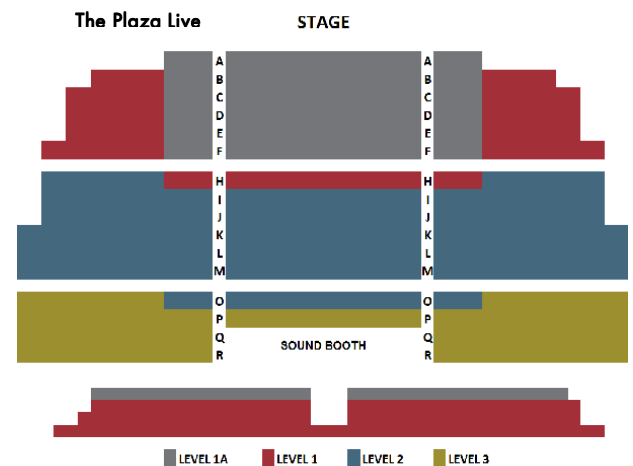

(continued on next page)